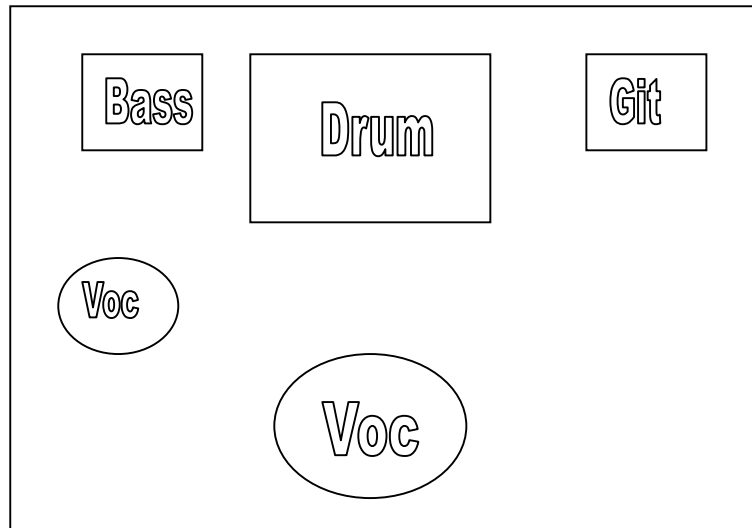

Lead Git:

- 1x Shure SM57

Bass:

- Line XLR Stecker
- Backing Vocals

Drum:

- Base Drum
- Snare
- Hit-Hat
- Tom1
- Floor Tom
- 2x Overhead
- 2x Line (Sampler)

Lead Vocals:

- Line XLR (für eigenes Funkmikrofon)

max. 16 Kanäle

Number	Instrument
	Kick
	Snare
	Hit-Hat
	Tom 1
	Tom 2
	Overhead
	Overhead
	Sampler
	Sampler
	Git
	Bass
	Lead Voc
	Backing Voc